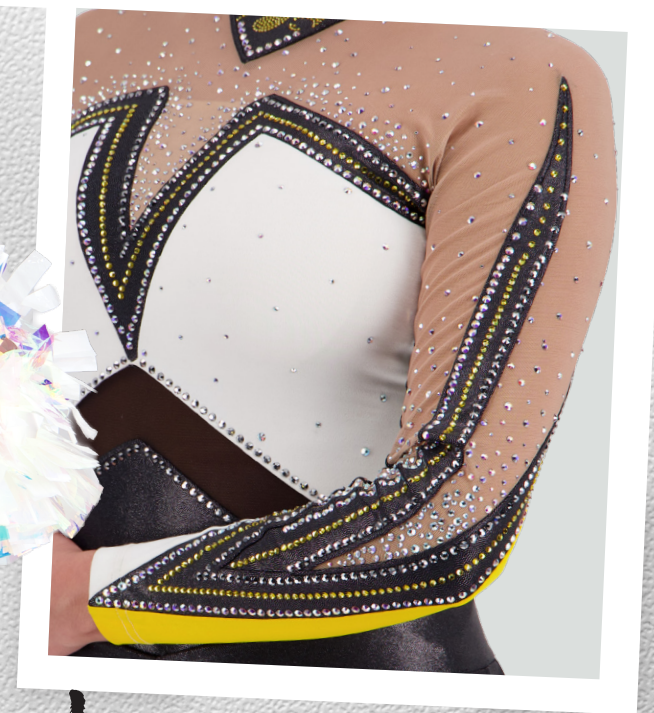

DLEG26119 - \$70.95

Attached stirrup.
 Rhinestones: Vertical leg lines (RX26119VLG).

A.

Elevate every motion with **SUBLIMATED GLITTER MESH** sleeves.

fashion
THAT GOES *full out*

Distinctive details and custom branding create a look that's impossible to miss.