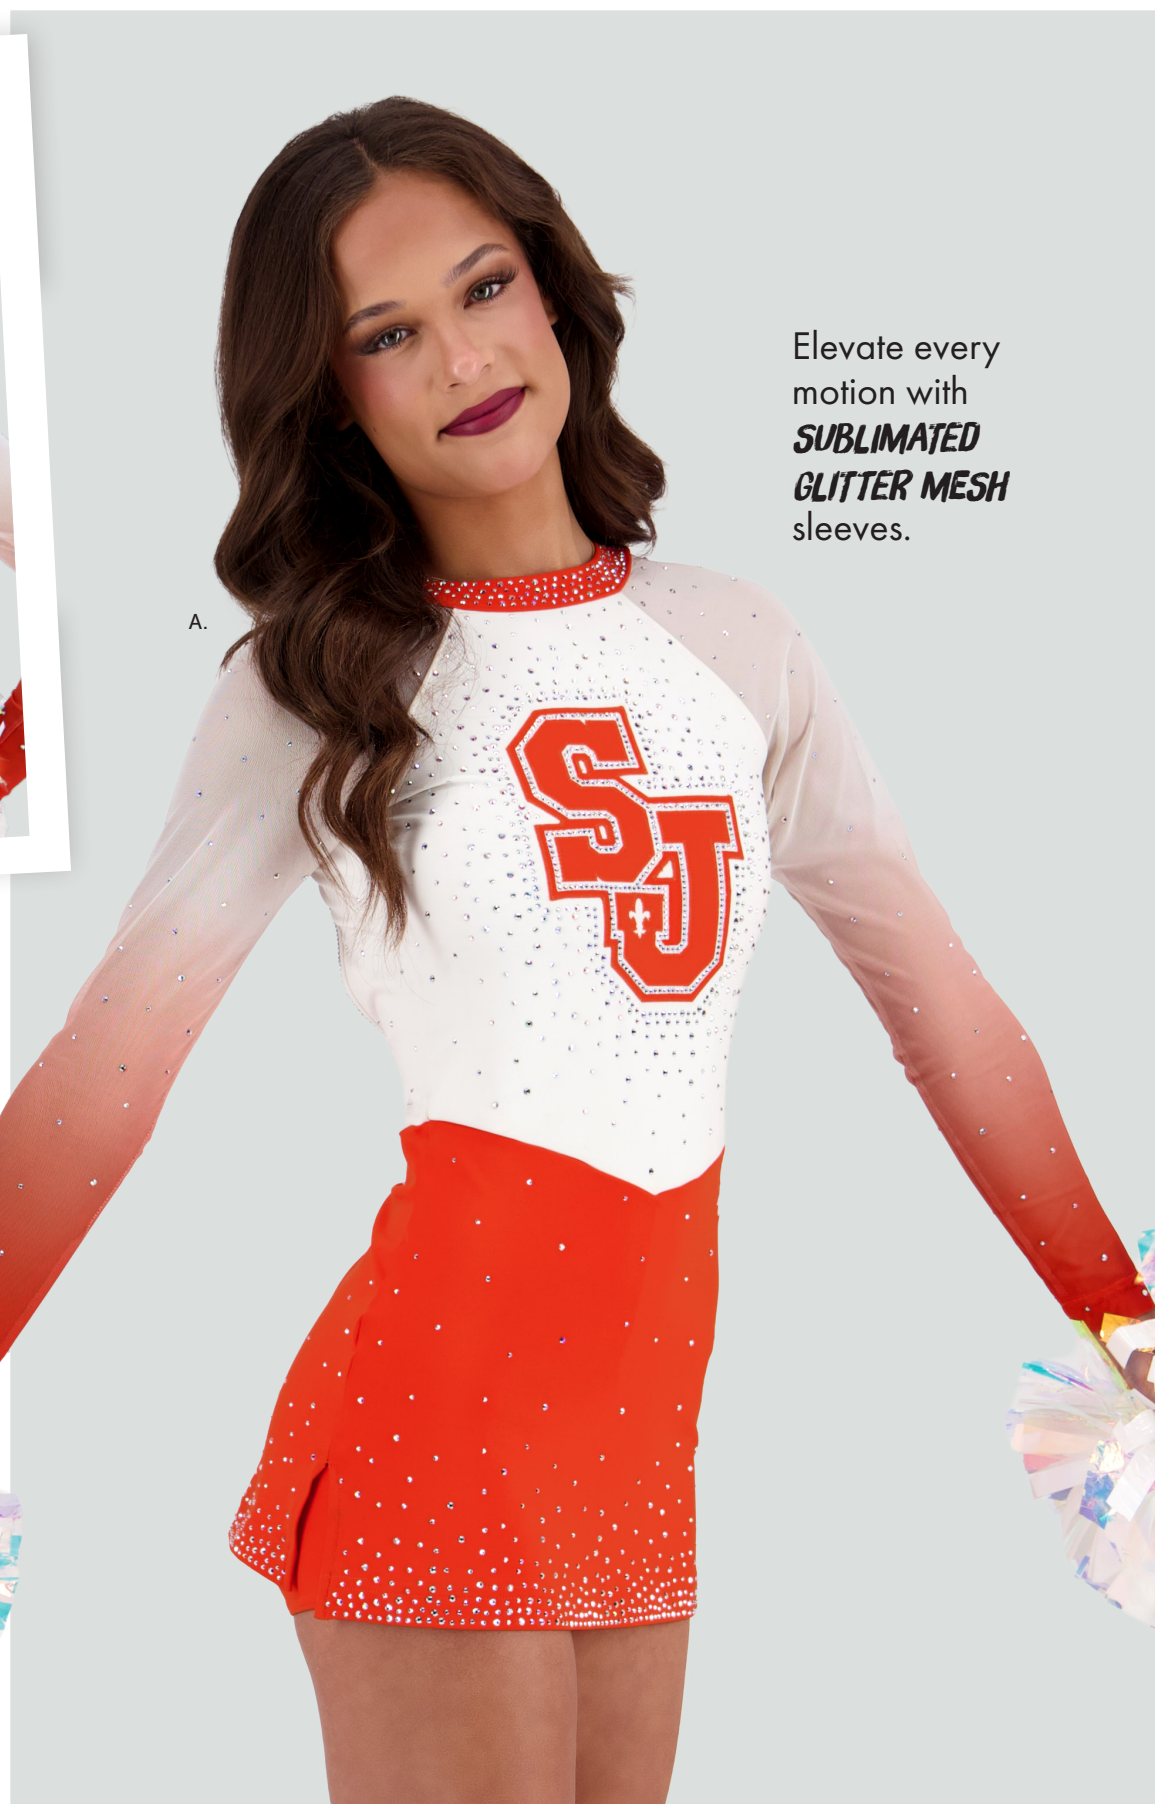

DLEG26119 - $70.95

Attached stirrup.
Rhinestones: Vertical leg lines (RX26119VLG).

A.

Elevate every motion with **SUBLIMATED GLITTER MESH** sleeves.