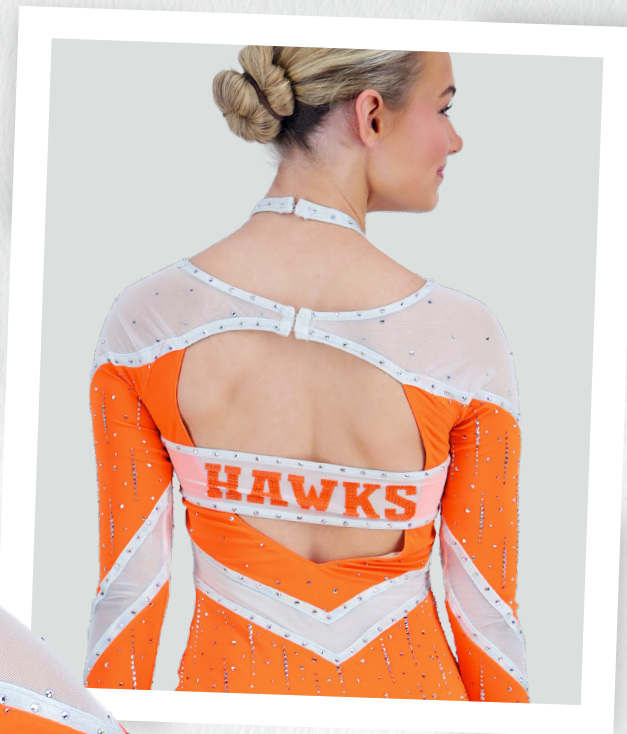

CREATE A
**CRYSTAL
STATEMENT**

Radiant all-over
crystal motifs make
every move shine
brighter.

A.

**A. ACOUDDSL26107R WITH
RHINESTONES - $204.95**
Lettering: Custom logo
Rhinestones: Upper panel scatter
(RX26107UP), center chest
motif (RX26107CC), back scatter
(RX26107MBK), upper sleeve motif
(RX26107US), lower sleeve motif
(RX26107LS), and lower dress motif
(RX26107LWD).