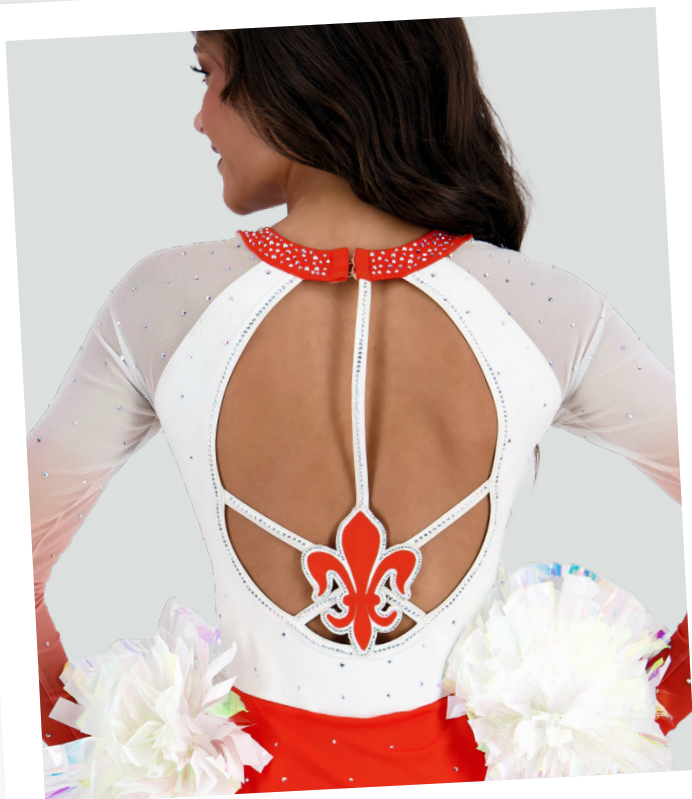

A. ACOUDD26130DI - $119.95

Lettering: Custom logo
Rhinestones: Neck cluster fill (RX26130NK), sleeve scatter (RX26130SLV), lower dress burst (RX26130LWD), upper back panel scatter (RX26130UBK), back strap lines (RX26130BST), and keyhole trim line (RX26130BTR).

B. ACOUB26119DI - $134.95

Lettering: Custom logo
Rhinestones: Neckline (RX26119NK), upper chest burst (RX26119UCH), upper chest and back lines (RX26119UFB), front and back scatter (RX26119MFB), torso lines (RX26119LFB), upper sleeve burst (RX26119US), center sleeve lines (RX26119CS), and v-panel sleeve lines (RX26119VSL).