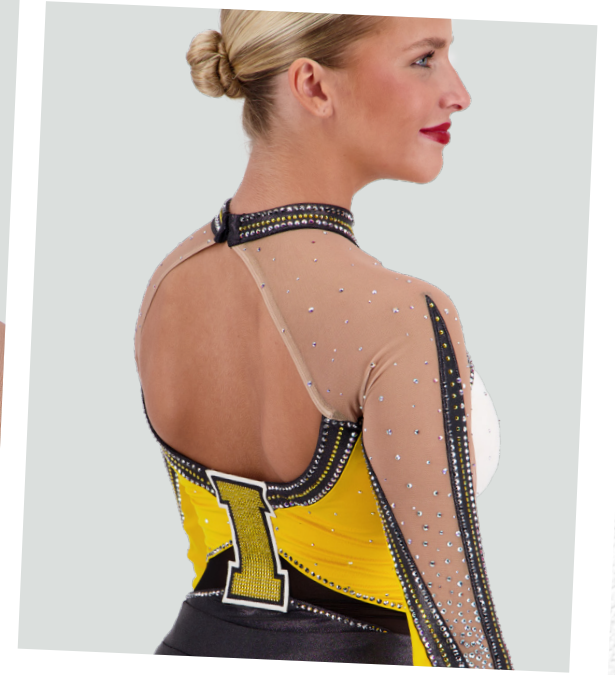

DLEG26119 - \$70.95

Attached stirrup.
 Rhinestones: Vertical leg lines (RX26119VLG).

A.

Elevate every motion with **SUBLIMATED GLITTER MESH** sleeves.

fashion
THAT GOES *full out*

Distinctive details and custom branding create a look that's impossible to miss.