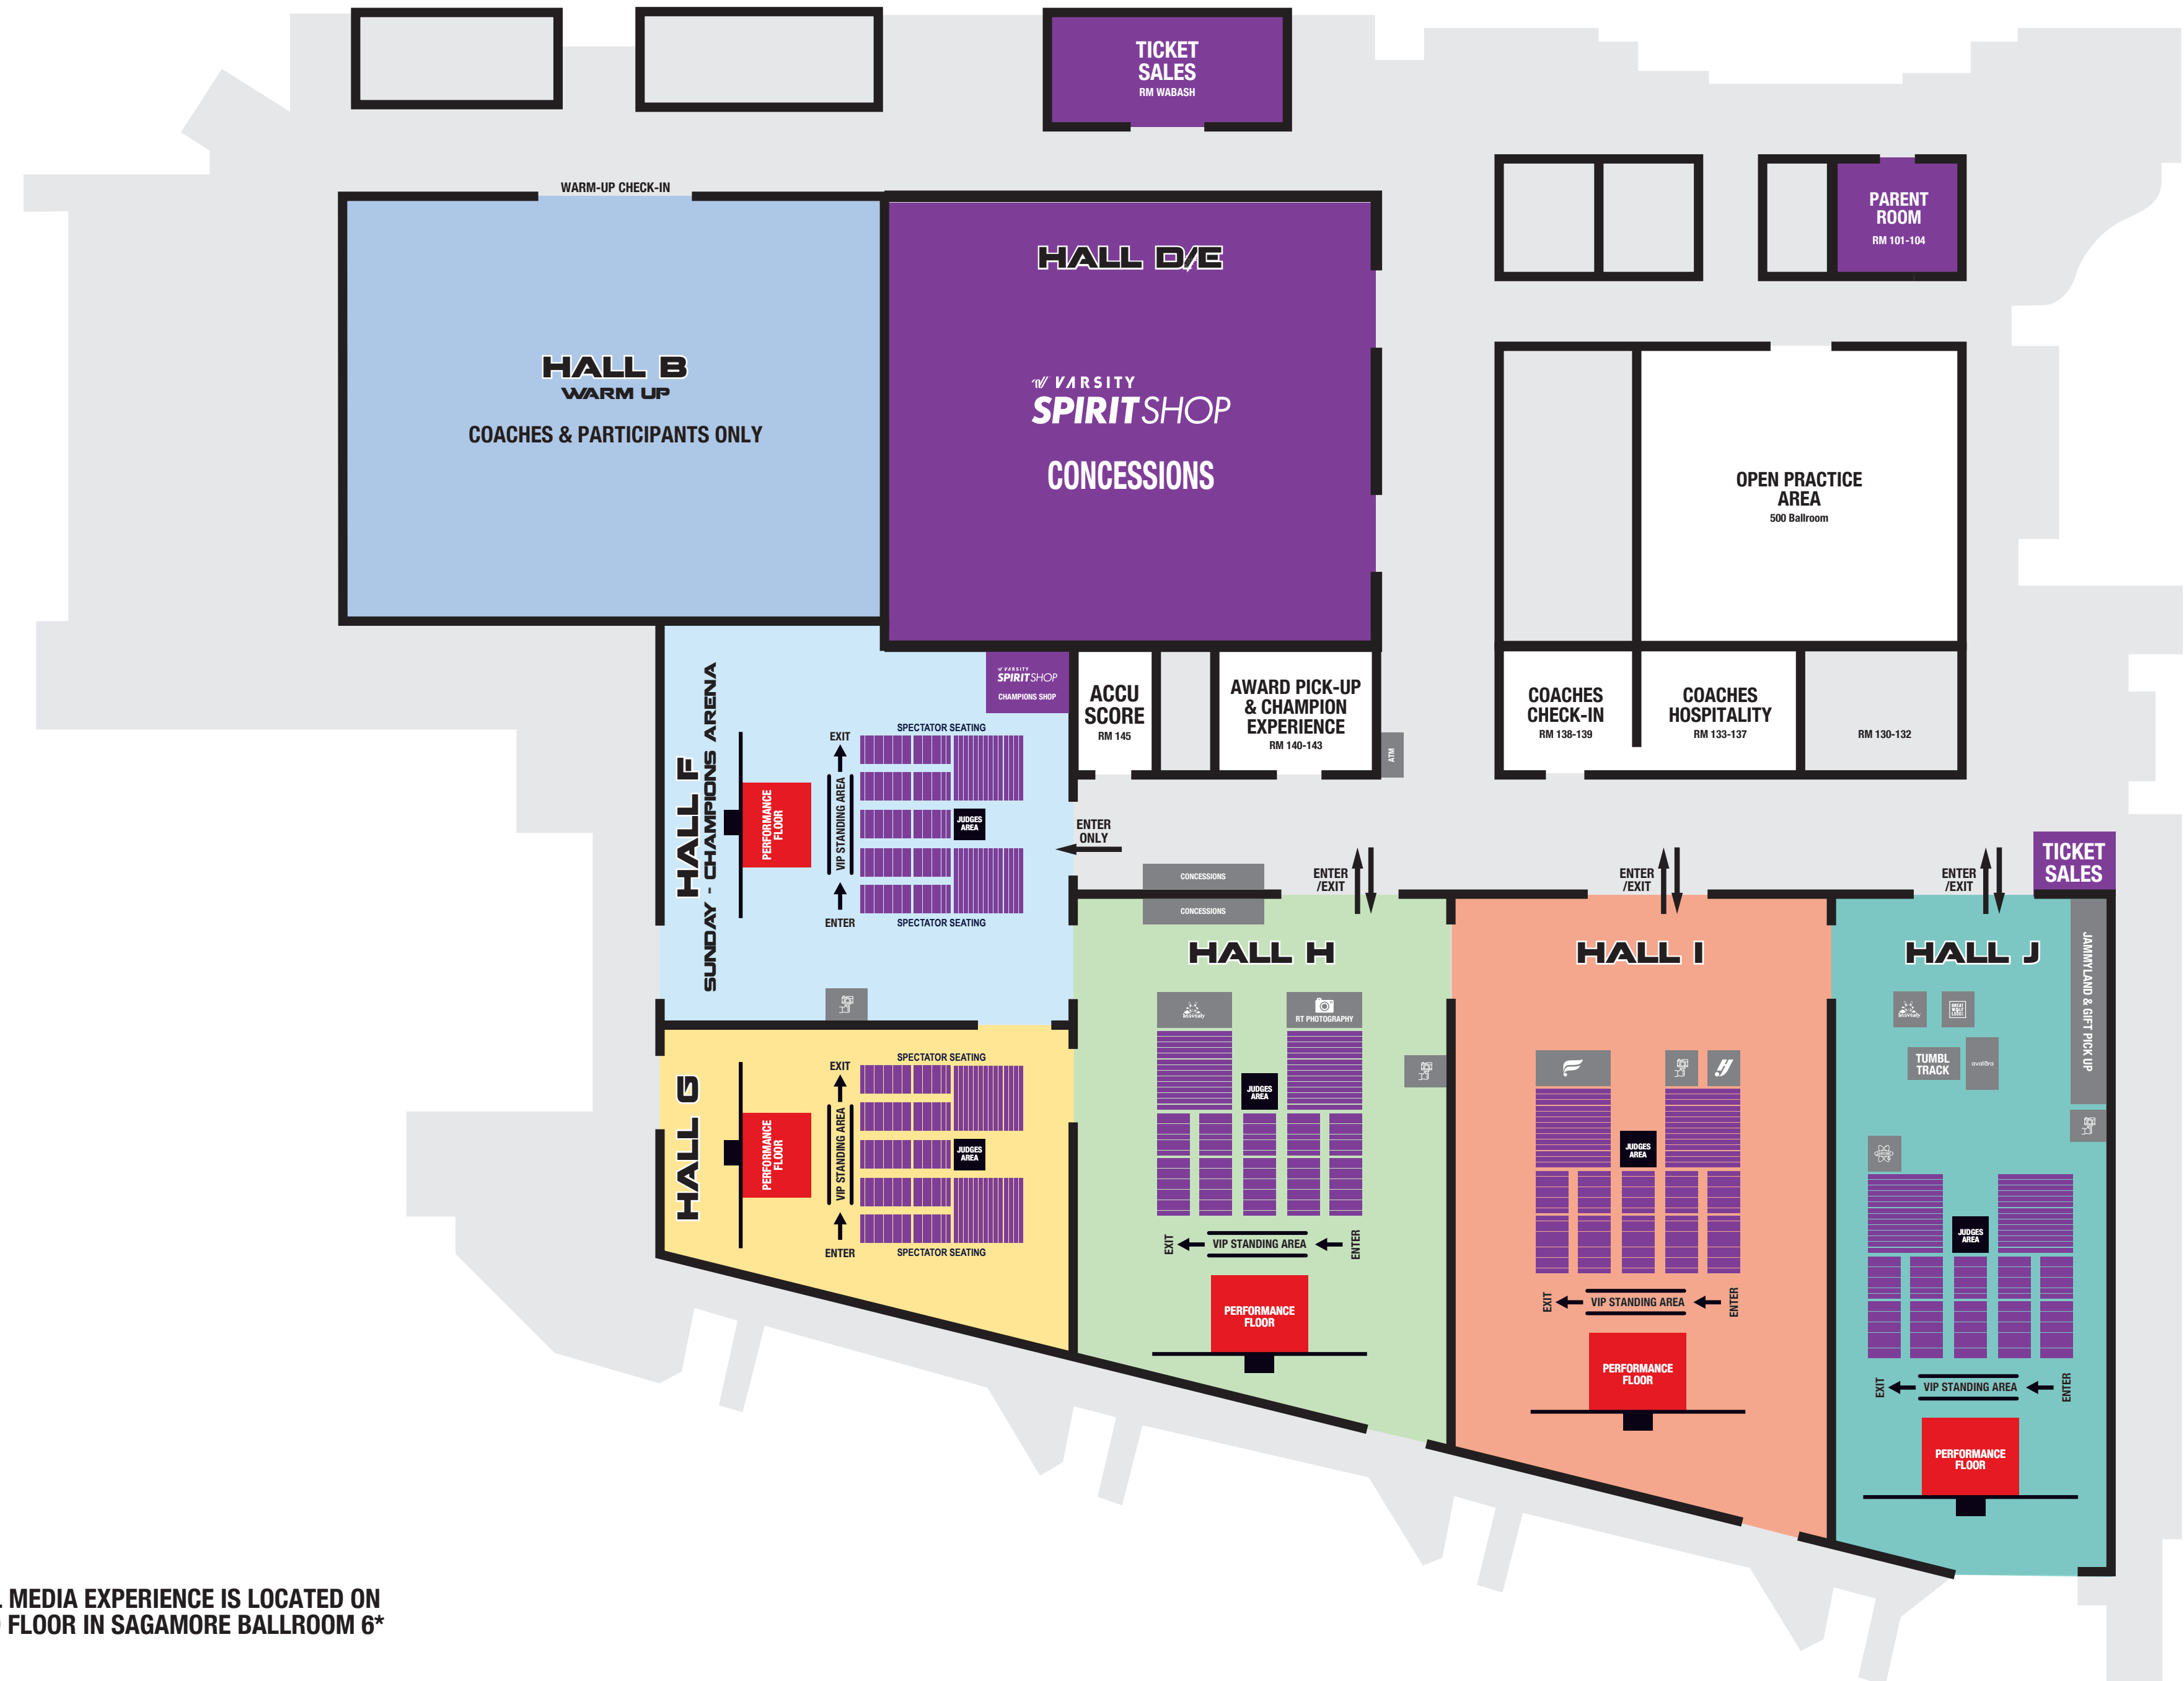

JAMFEST CHEER SUPER NATIONALS

2025 EVENT MAP

KEY:

- TEAMS

- SPECTATORS

- HOPPENLY GIFTS

- AVATARA SKIN

- FABLETICS

- HERFF JONES

- GREAT WOLF LODGE

- SHRUNK 3D

- PHOTO OP

SOCIAL MEDIA EXPERIENCE IS LOCATED ON SECOND FLOOR IN SAGAMORE BALLROOM 6