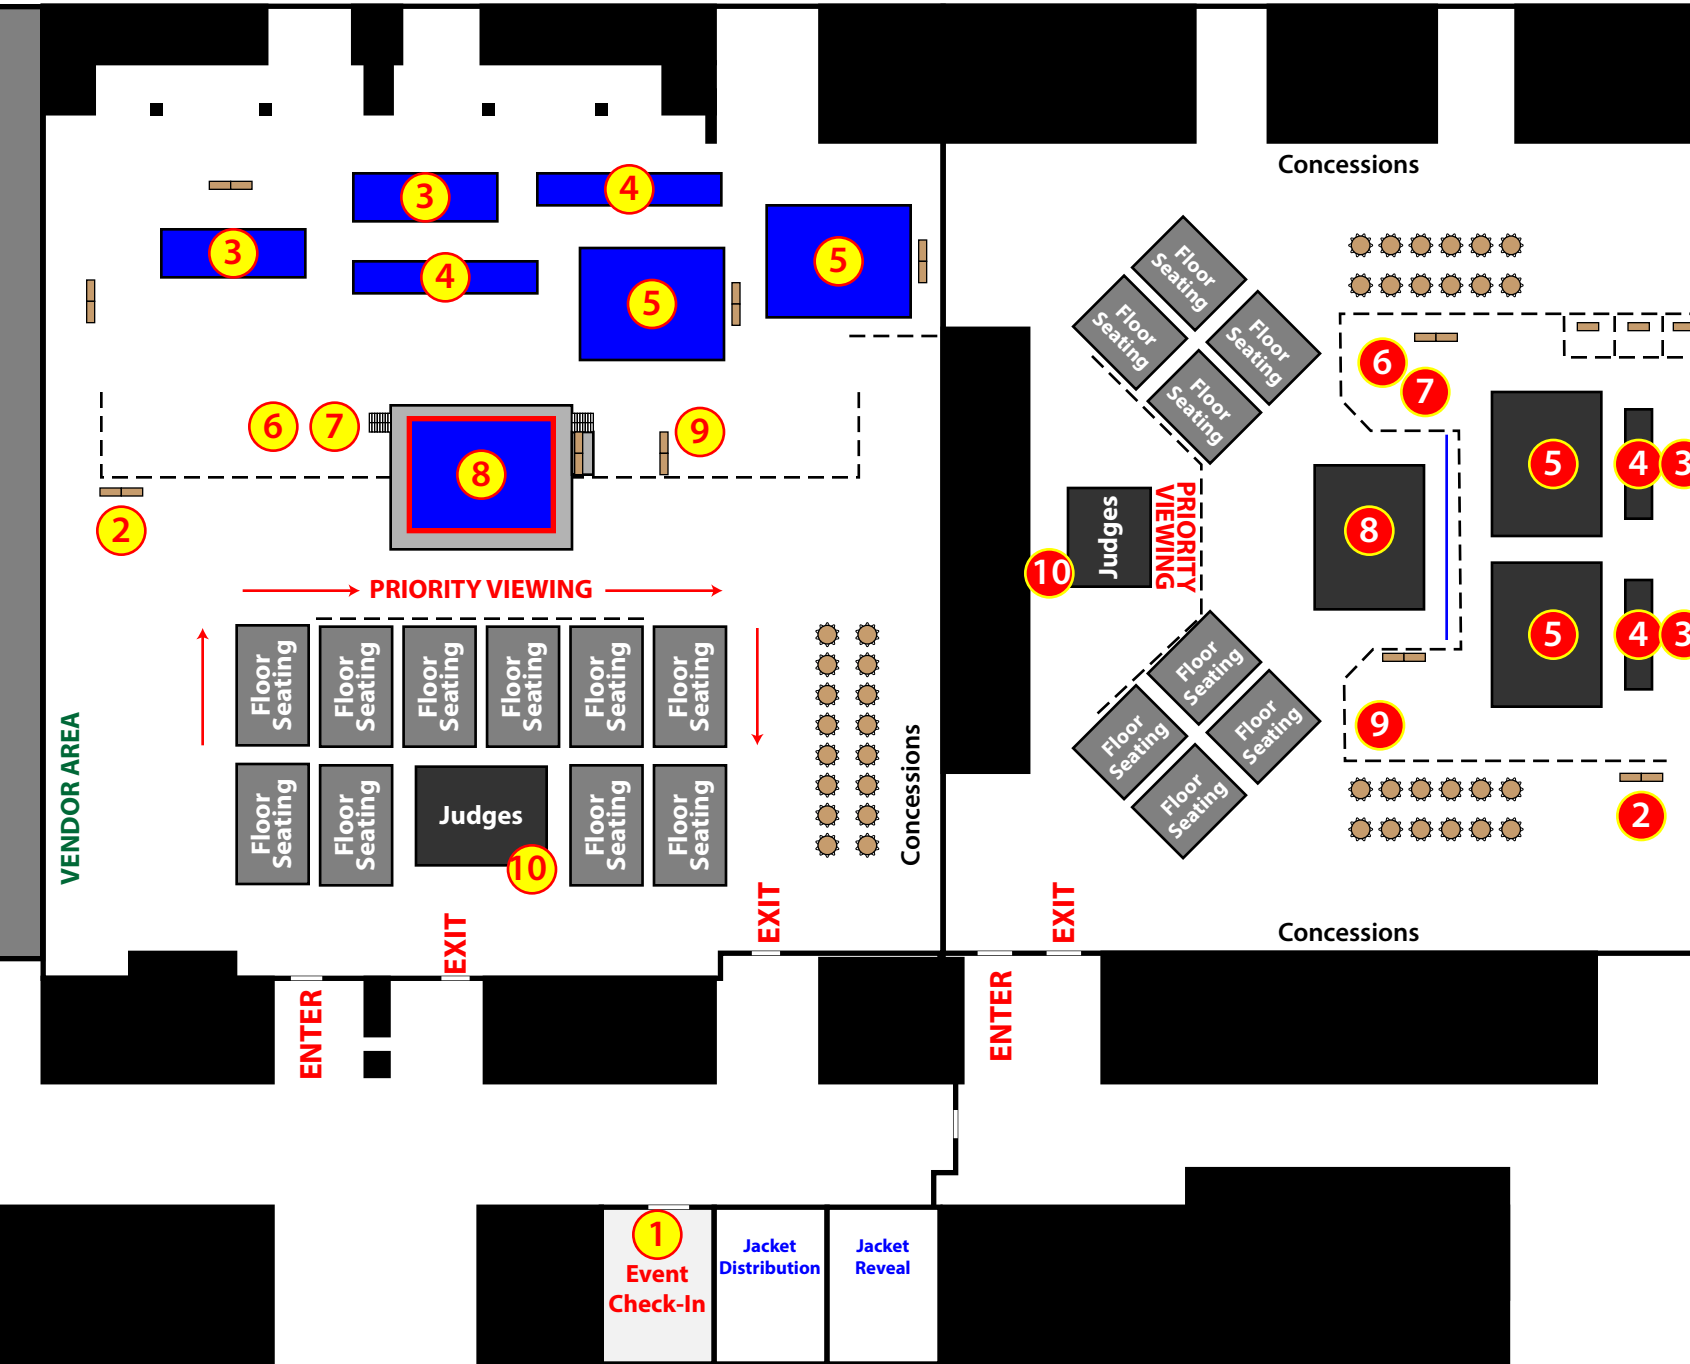

### 3- STATION 1

18'x54' mat - 8 minutes

Stretching - 10 minutes

### 10- SCORE SHEETS

Review your scores

Review your scores

VENDOR AREA

PRIORITY VIEWING

Floor Seating  
Floor Seating  
Floor Seating  
Floor Seating  
Floor Seating  
Floor Seating  
Judges  
Floor Seating  
Floor Seating