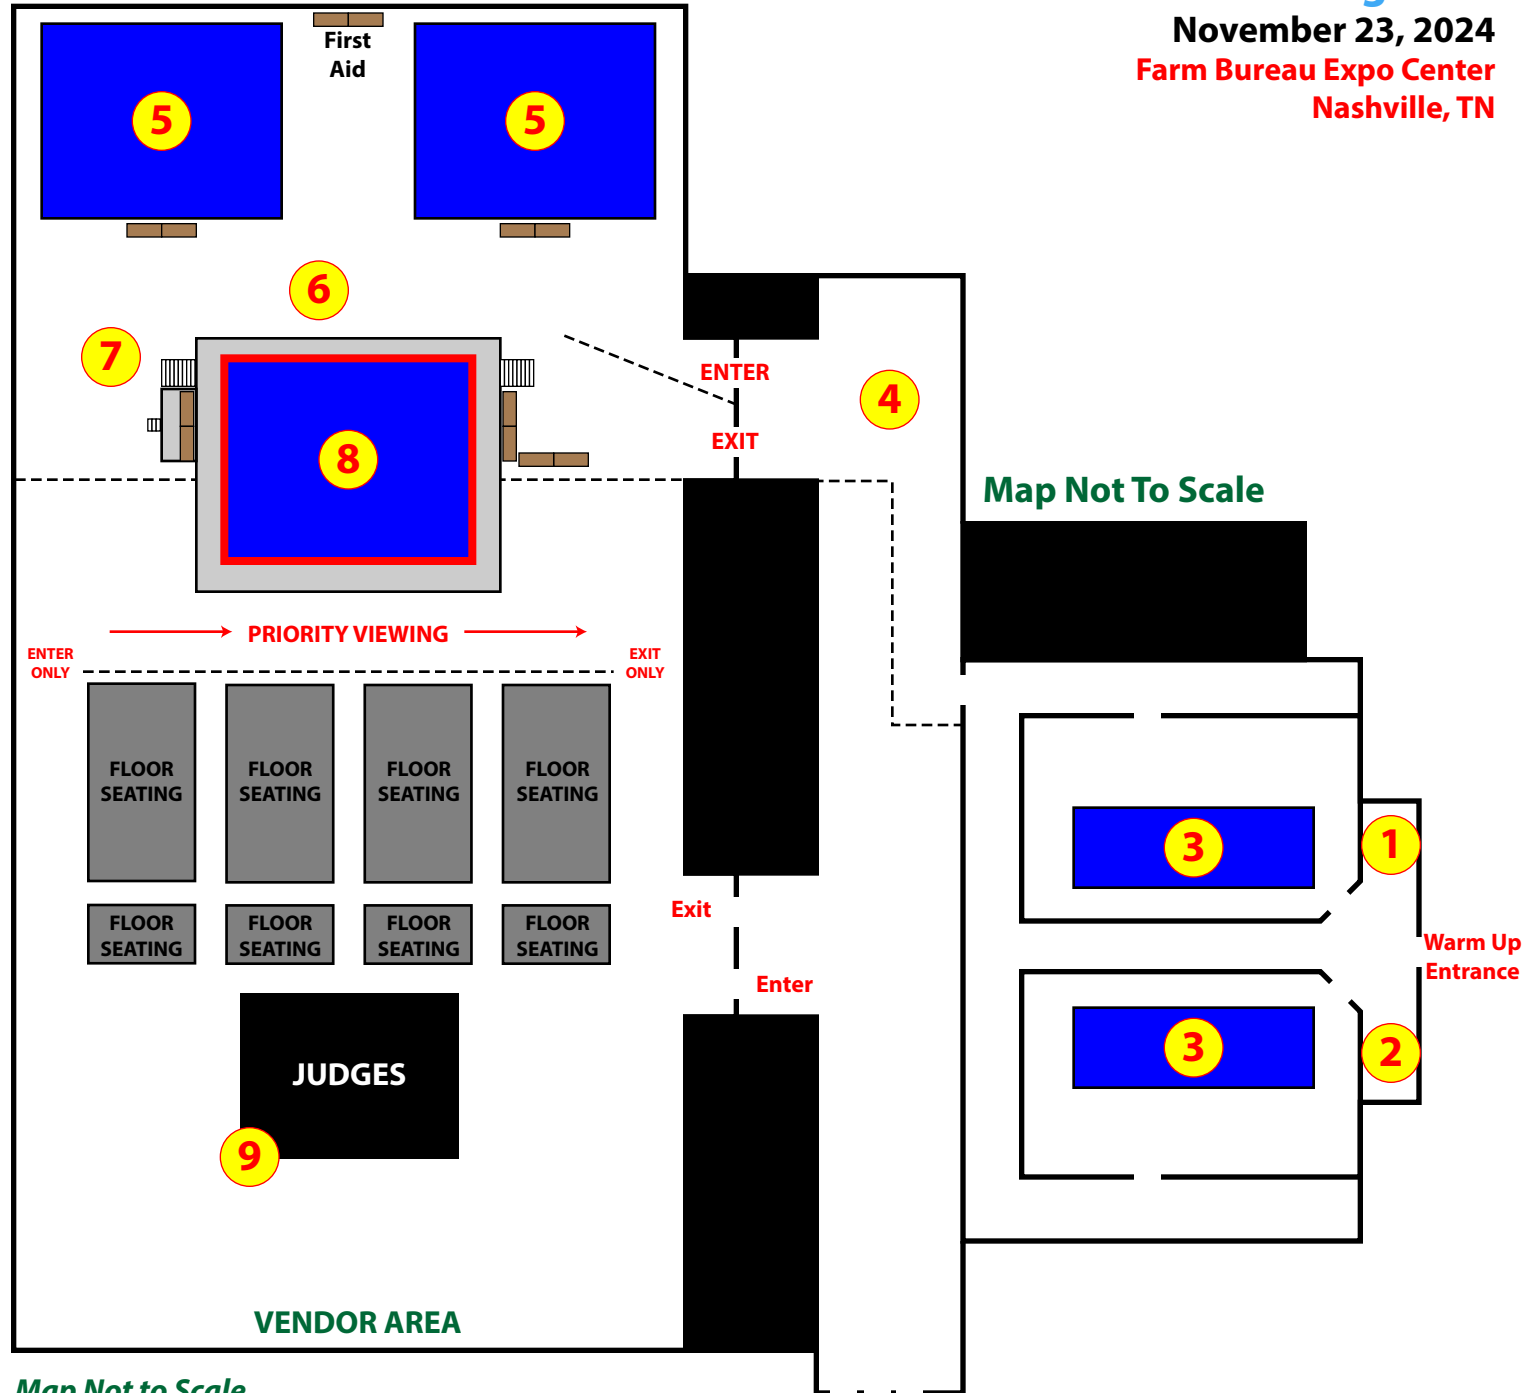

LEGEND

1 - EVENT CHECK-IN

Turn in paperwork and receive credentials

2 - WARM UP CHECK-IN

Report at least 5 min before 1st mat time

3 - STATION #1

7 minutes

4 - WALK TO NEXT MAT

7 minutes

5 - STATION #2

7 minutes

6 - IN THE HOLE

7 - ON DECK

8 - PERFORMANCE FLOOR

Good Luck!

9 - DEDUCTION REVIEW

Don't forget to review your deductions

Map Not To Scale

Map Not To Scale

Spectator Entrance

*Awards Located in
Made in Tennessee Building*