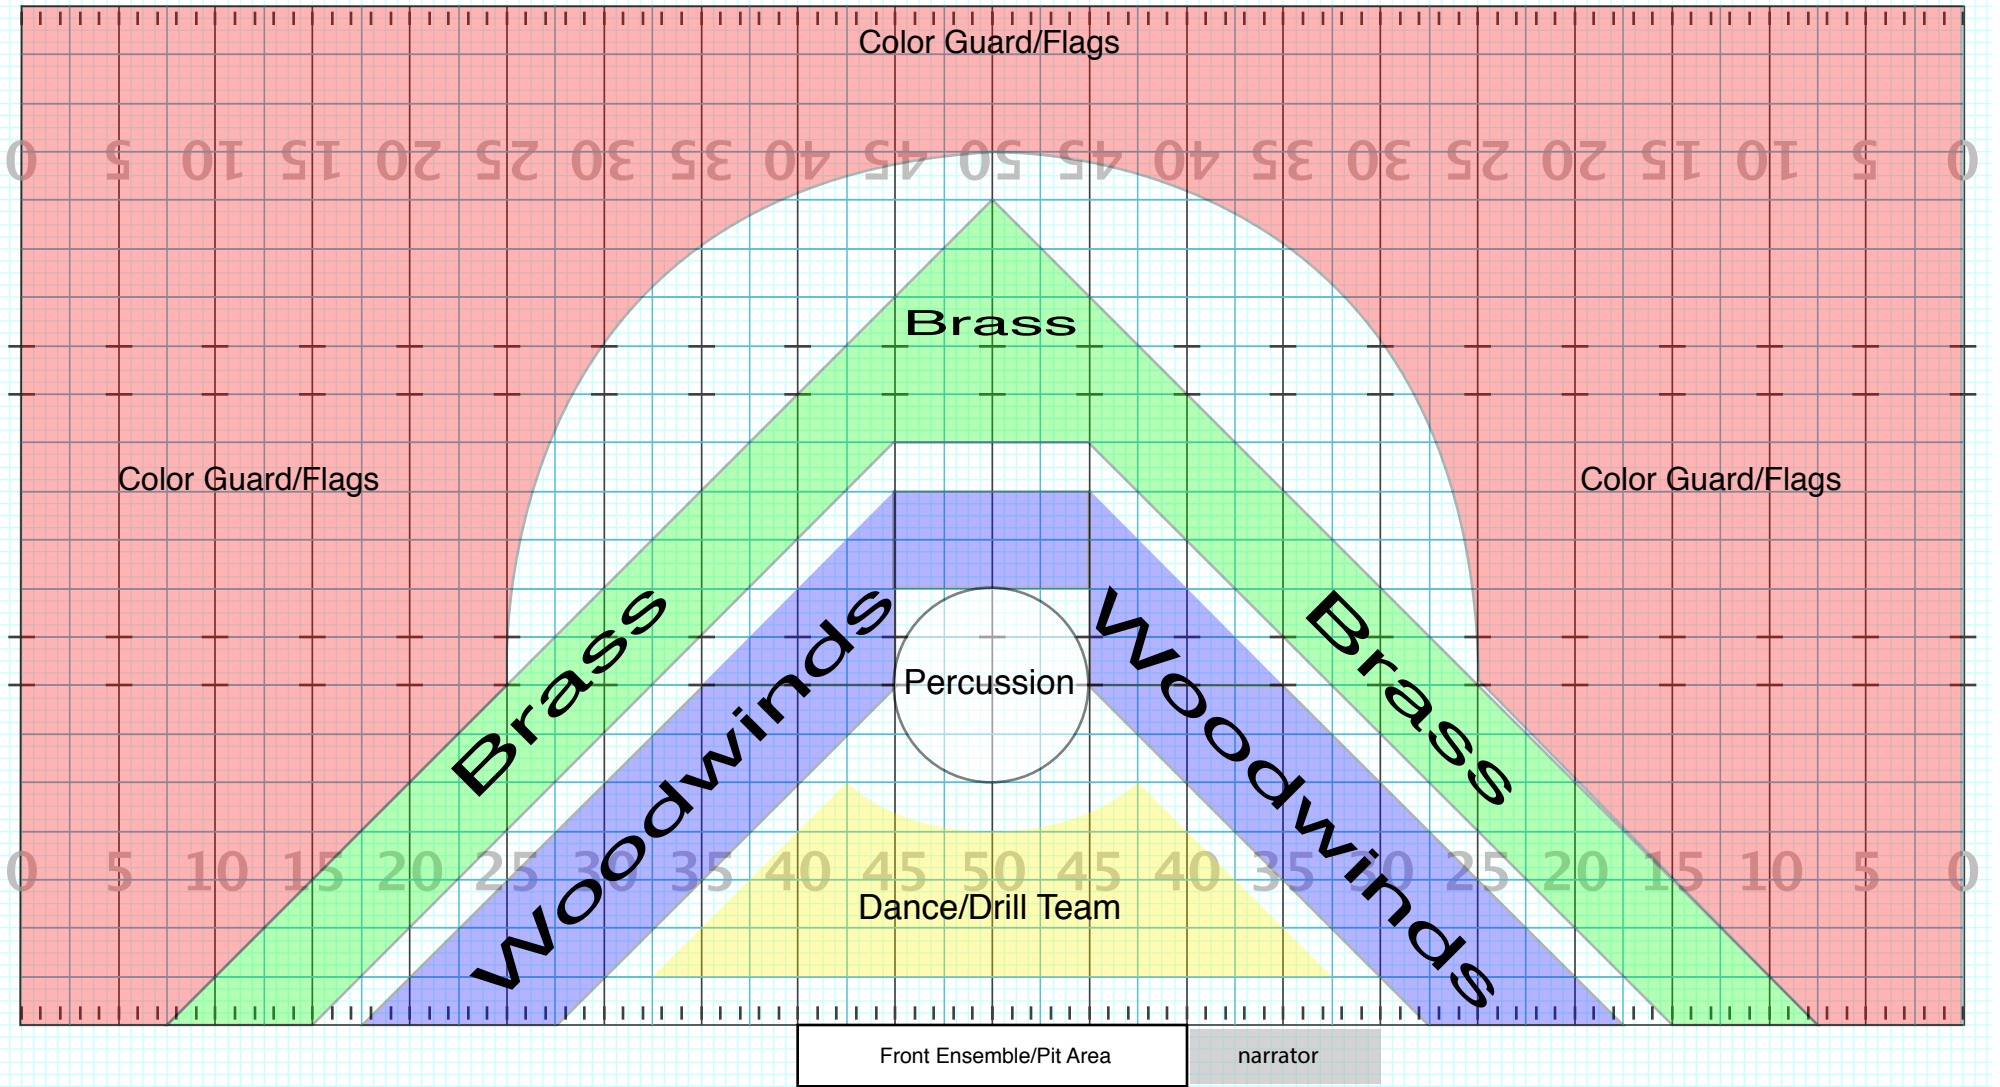

**Together As One: "One Nation"**  
(suggested staging areas for LARGE ensembles)

Created on Pyware 3D.  
and Adobe Illustrator

**PART 1**

**In order to follow social distancing guidelines,  
please create a 4 step interval between performers.**

Staging design by Michael Gaines