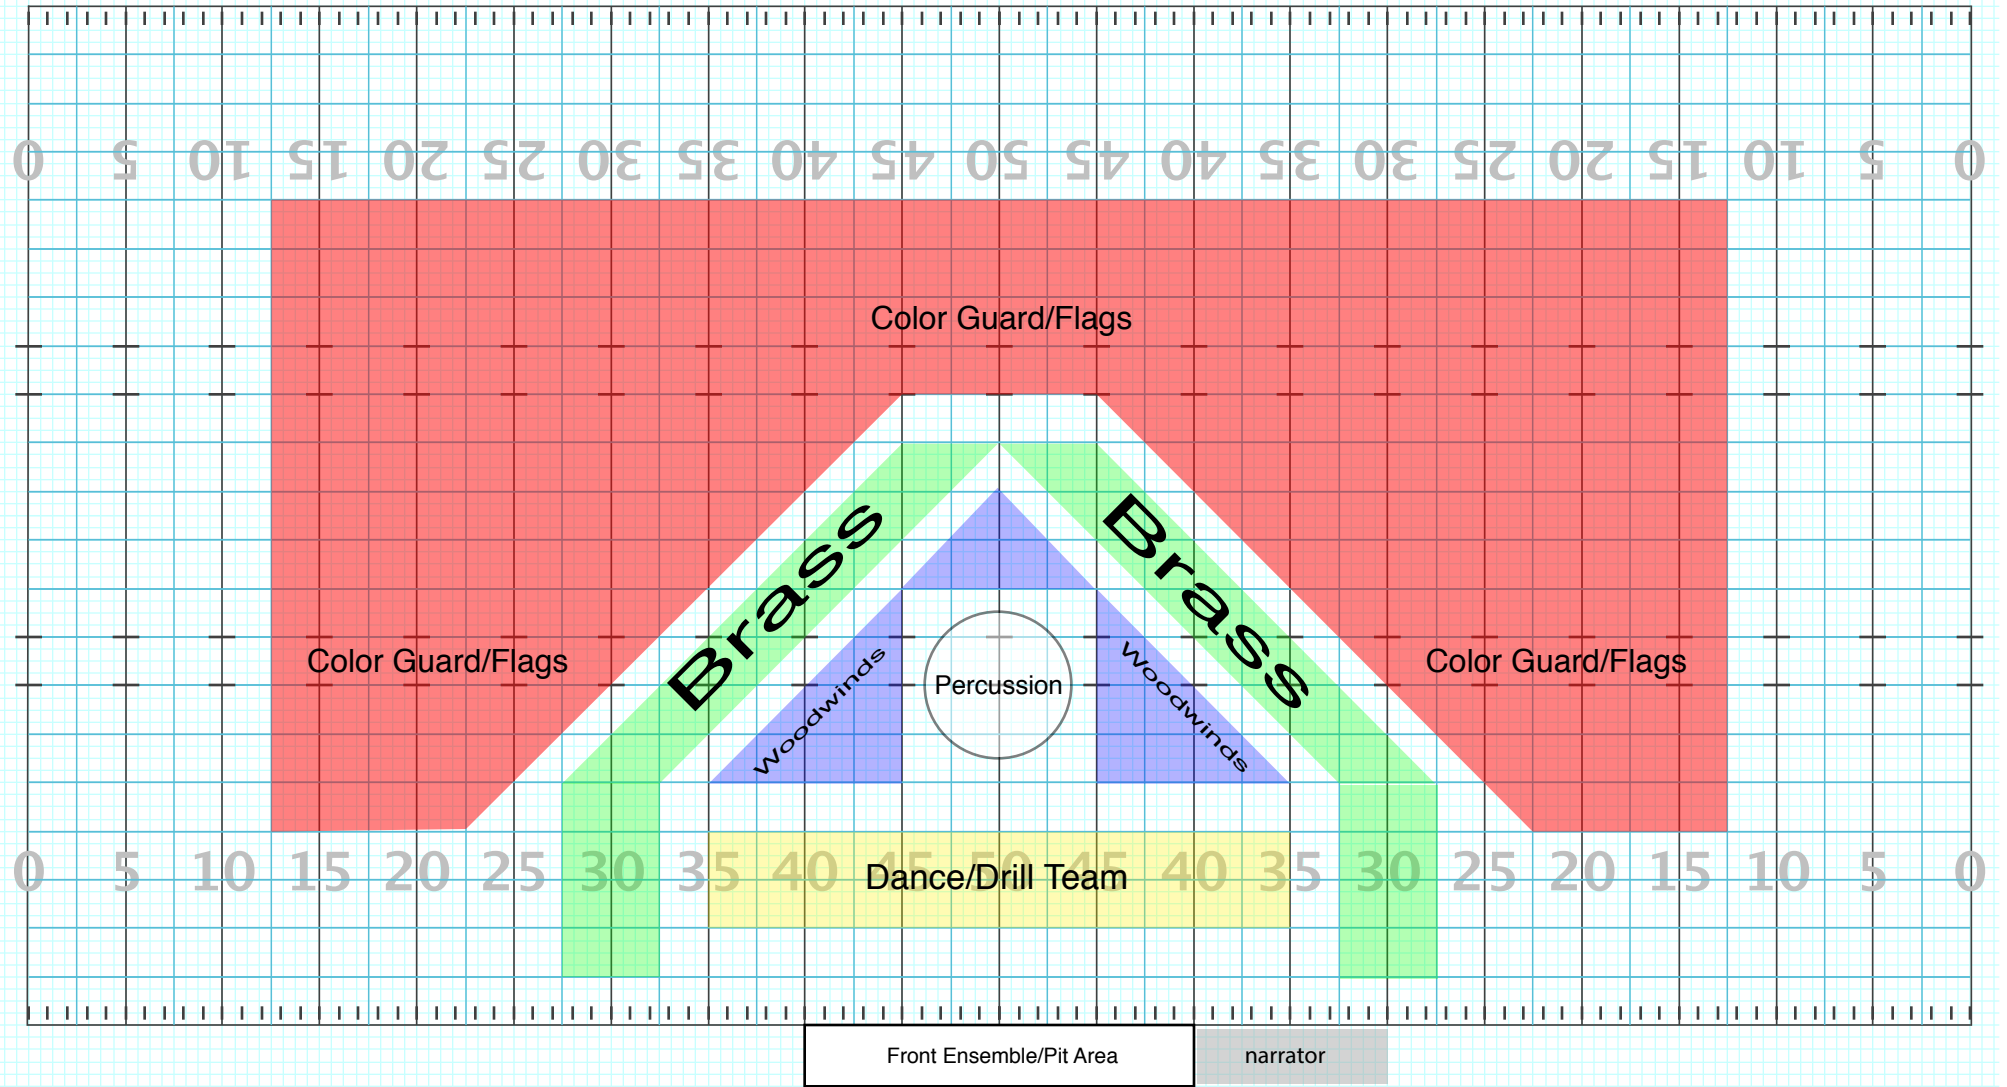

Together As One: "One Nation"
(suggested staging areas for SMALL/MEDIUM ensembles)

Created on Pyware 3D.
and Adobe Illustrator

PART 1

**In order to follow social distancing guidelines,
please create a 4 step interval between performers.**

Staging design by Michael Gaines