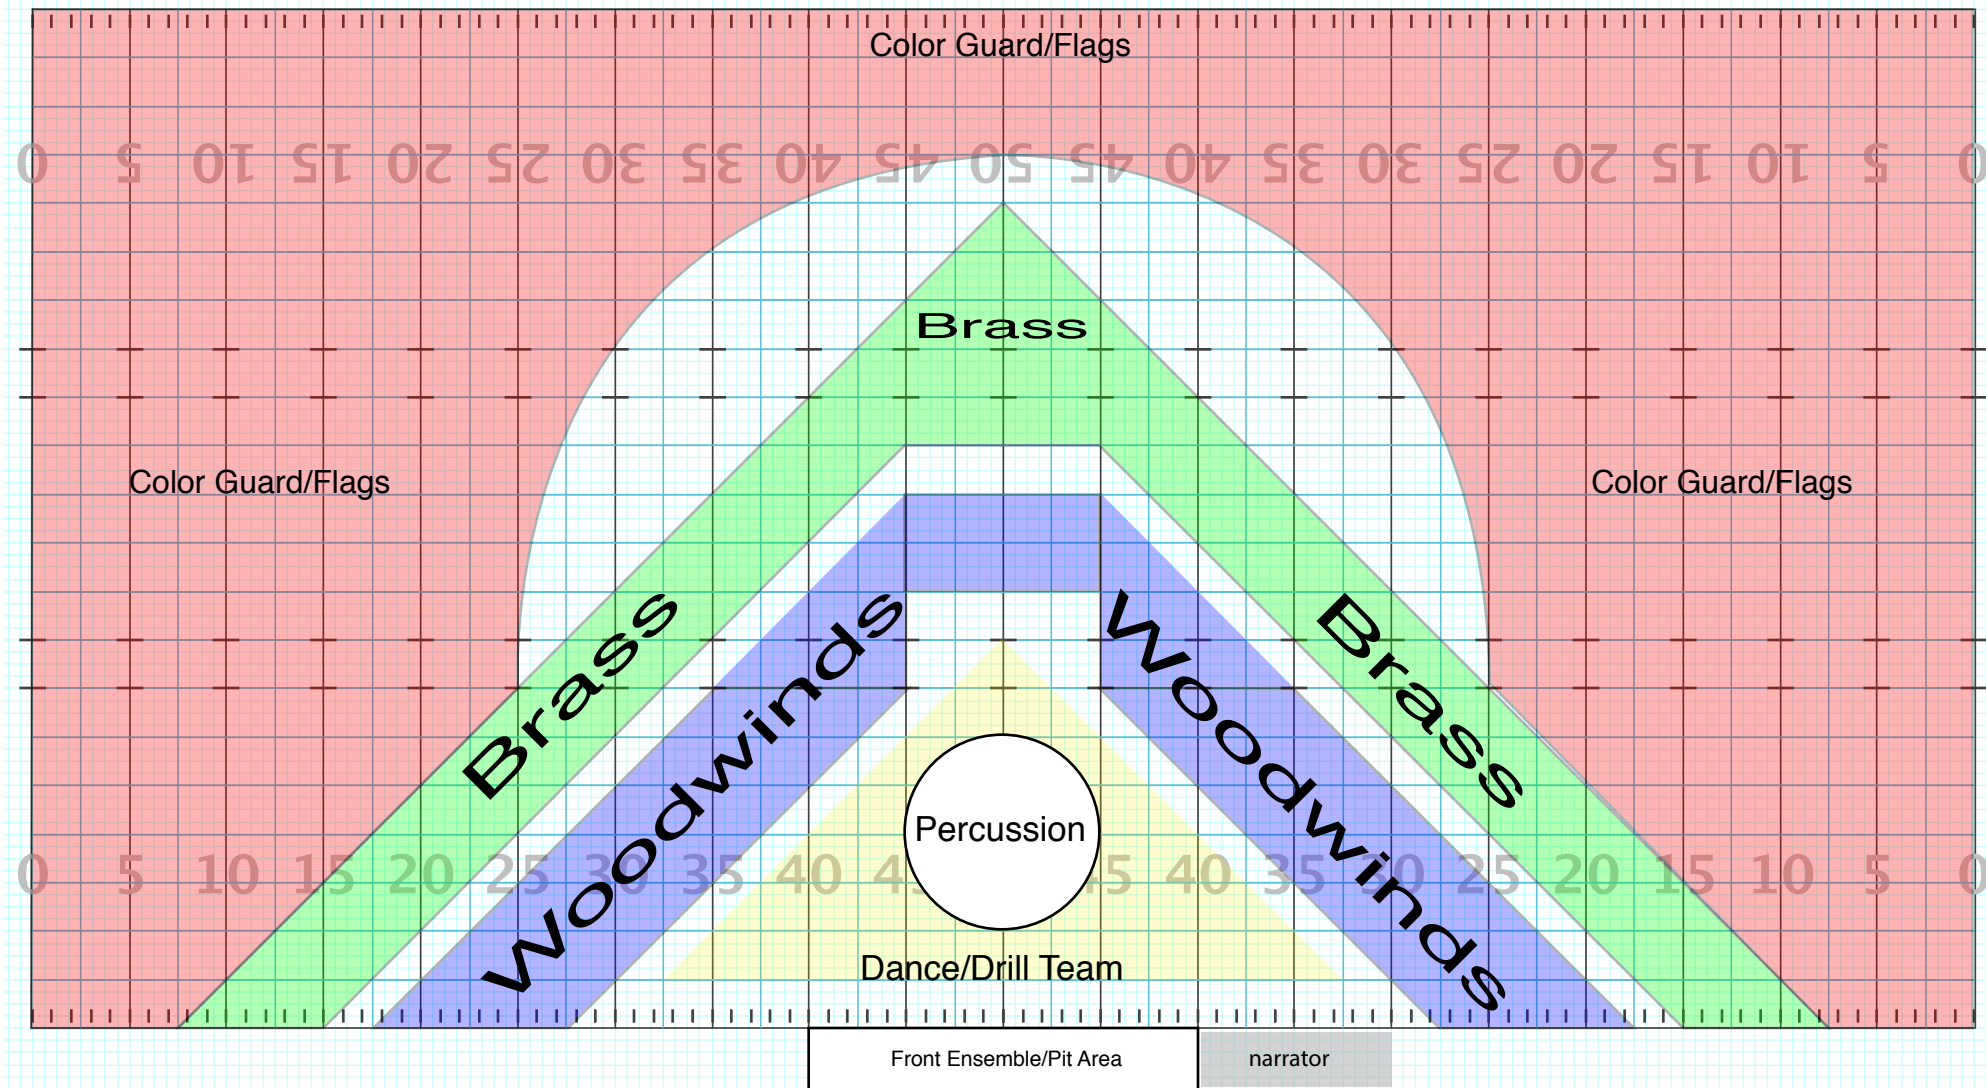

Together As One: "One Nation"

(suggested staging areas for LARGE ensembles)

Created on Pyware 3D.
and Adobe Illustrator

PART 2

Brass, woodwinds, guard HOLD
Percussion move forward to be featured with dance/drill team
If no dance/drill team available, some color guard could fill that space
In order to follow social distancing guidelines, please create a 4 step interval between performers.

Vocal/choral performers staged in front of pit if space allows

Staging design by Michael Gaines