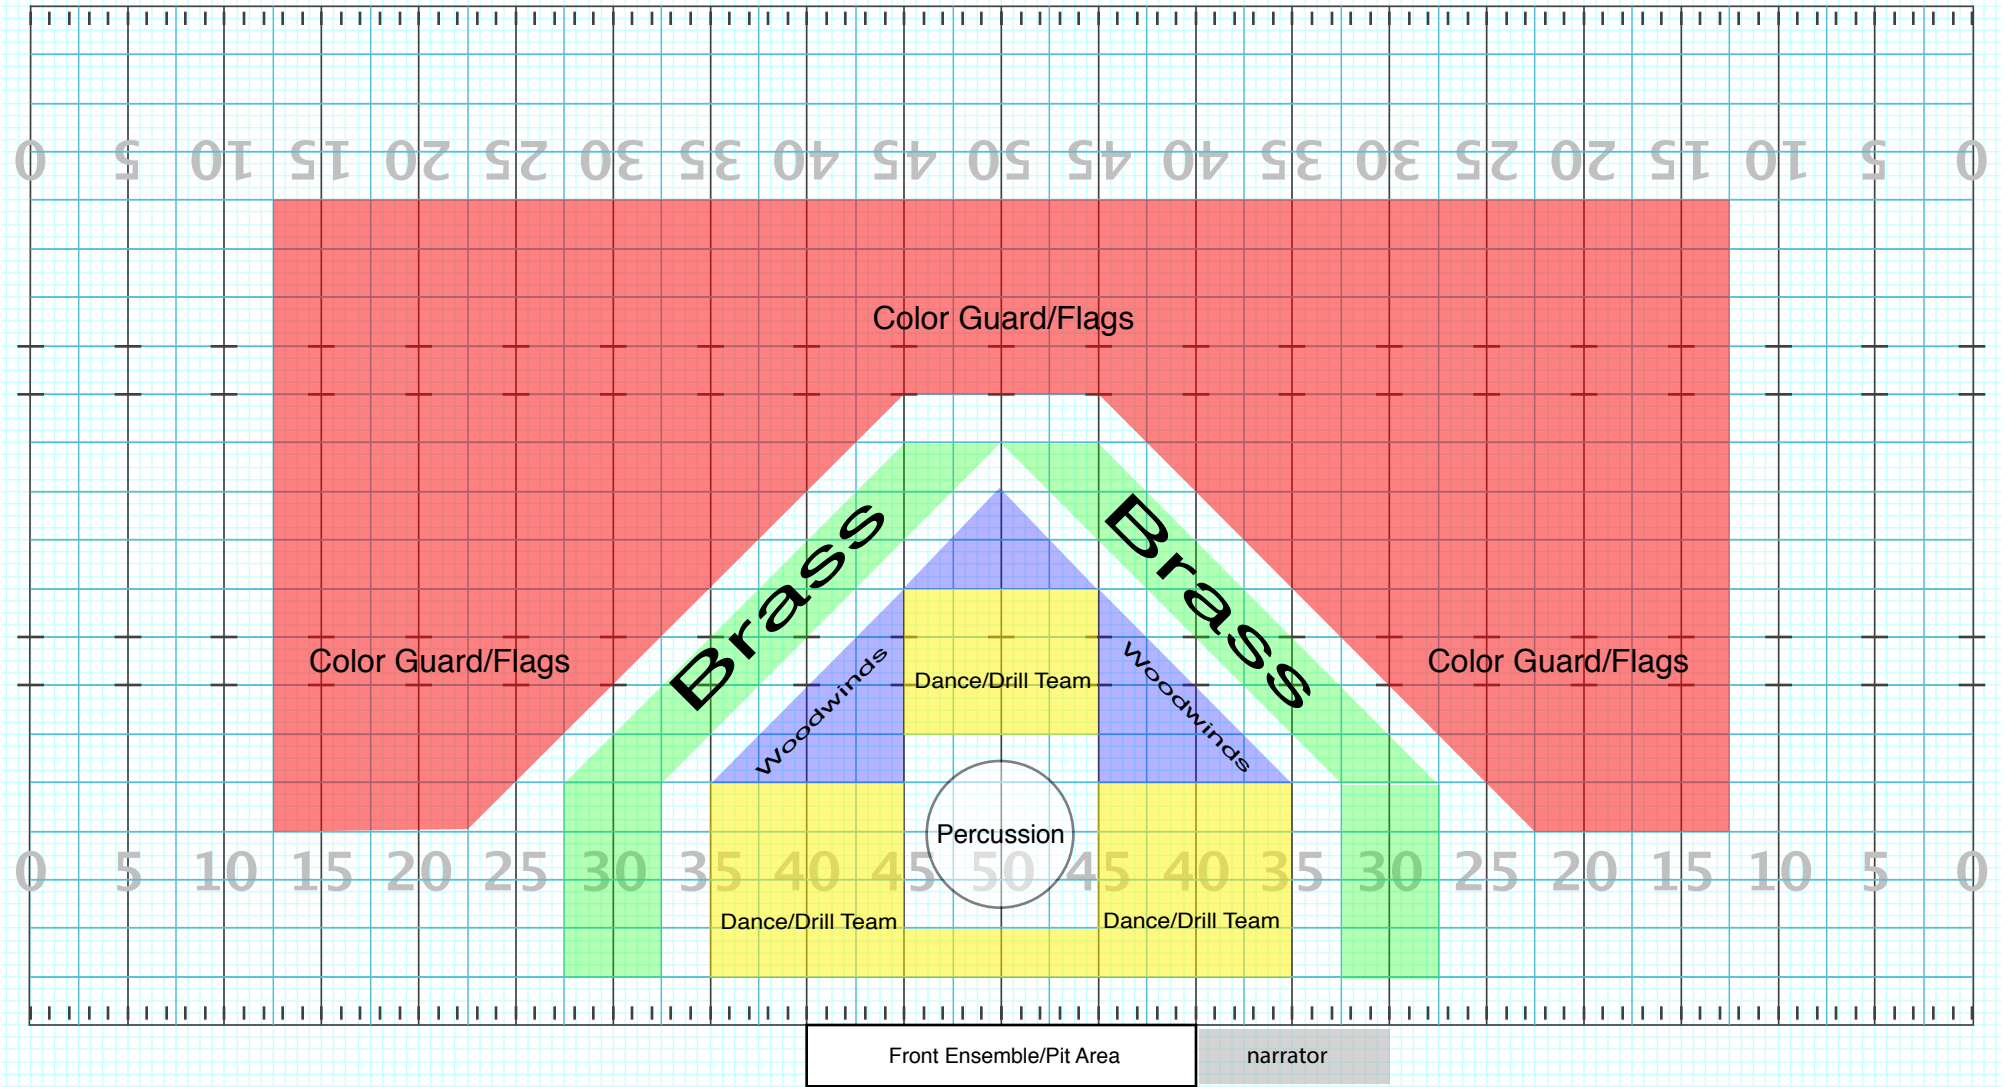

Together As One: "One Nation"

(suggested staging areas for SMALL/MEDIUM ensembles)

Created on Pyware 3D.
and Adobe Illustrator

PART 2

Brass, woodwinds, guard HOLD
Percussion move forward to be featured with dance/drill team
If no dance/drill team available, some color guard could fill that space
In order to follow social distancing guidelines, please create a 4 step interval between performers.

Vocal/choral performers staged in front of pit if space allows

Staging design by Michael Gaines